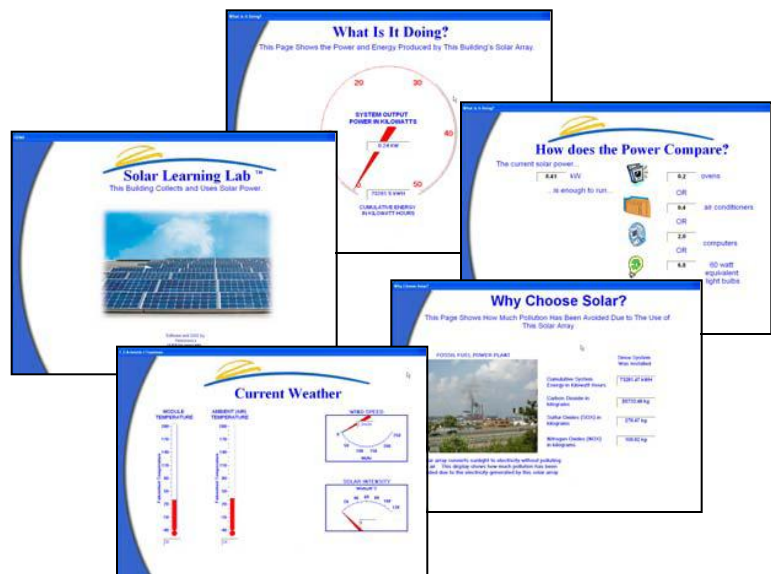

Display Screens

The basic scrolling display rotates through the above 5 screens. Gold versions have additional screens as well as custom pages that the customer can add to or change at any time.

Touch Screen Kiosks include the above screens as well as over 40 additional screens of text graphics and data.